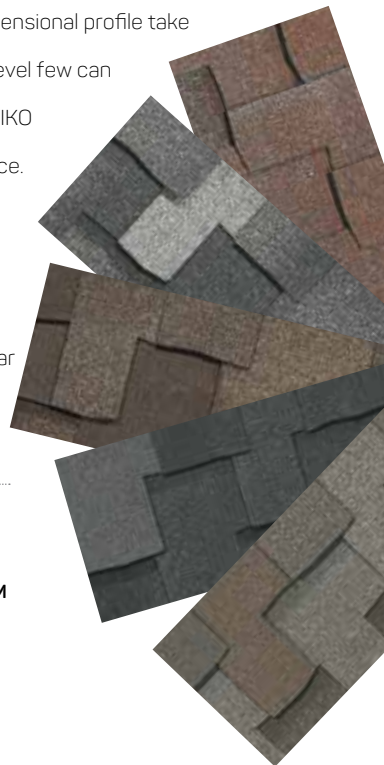

Your biggest challenge?

Choosing the right color from among the palette of spectacular color blends we offer.

Can't decide on a shingle color? IKO RoofViewer® to the rescue! Our exclusive interactive shingle selector software tool lets you mix'n'match our shingles based on home style, color of siding and other accessories. Or upload a photo of your actual home. Download at IKO.COM or get our free app at Google Play or iTunes. *See details on back cover.