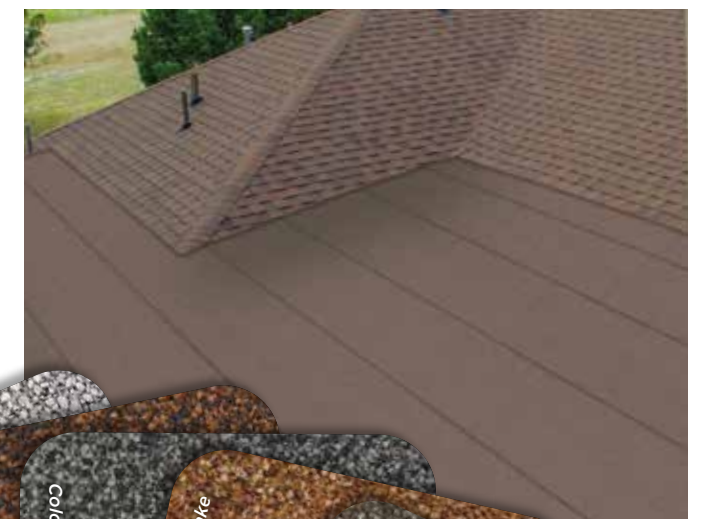

Granule with StreakFighter Technology

- ← Ceramic coating
- ← Copper layer
- ← Mineral core

Add a Little Accent to Your Roof.

For a finishing touch to cap hips and ridges, use Cedar Crest®—available in colors to coordinate with your Landmark TL shingles. CertainTeed also offers other accessory products for capping hips and ridges—available in colors to match your Landmark TL shingles. CertainTeed Swiftstart is recommended to be used as the starter course.

Color Companion Products for Flat Roof Areas

With CertainTeed Flintlastic® SA, you can coordinate flat roof areas like carports, canopies and porches with your main roof. Flintlastic SA is a self-adhering low slope roofing product available in ten colors that complement some of the most popular CertainTeed shingles.