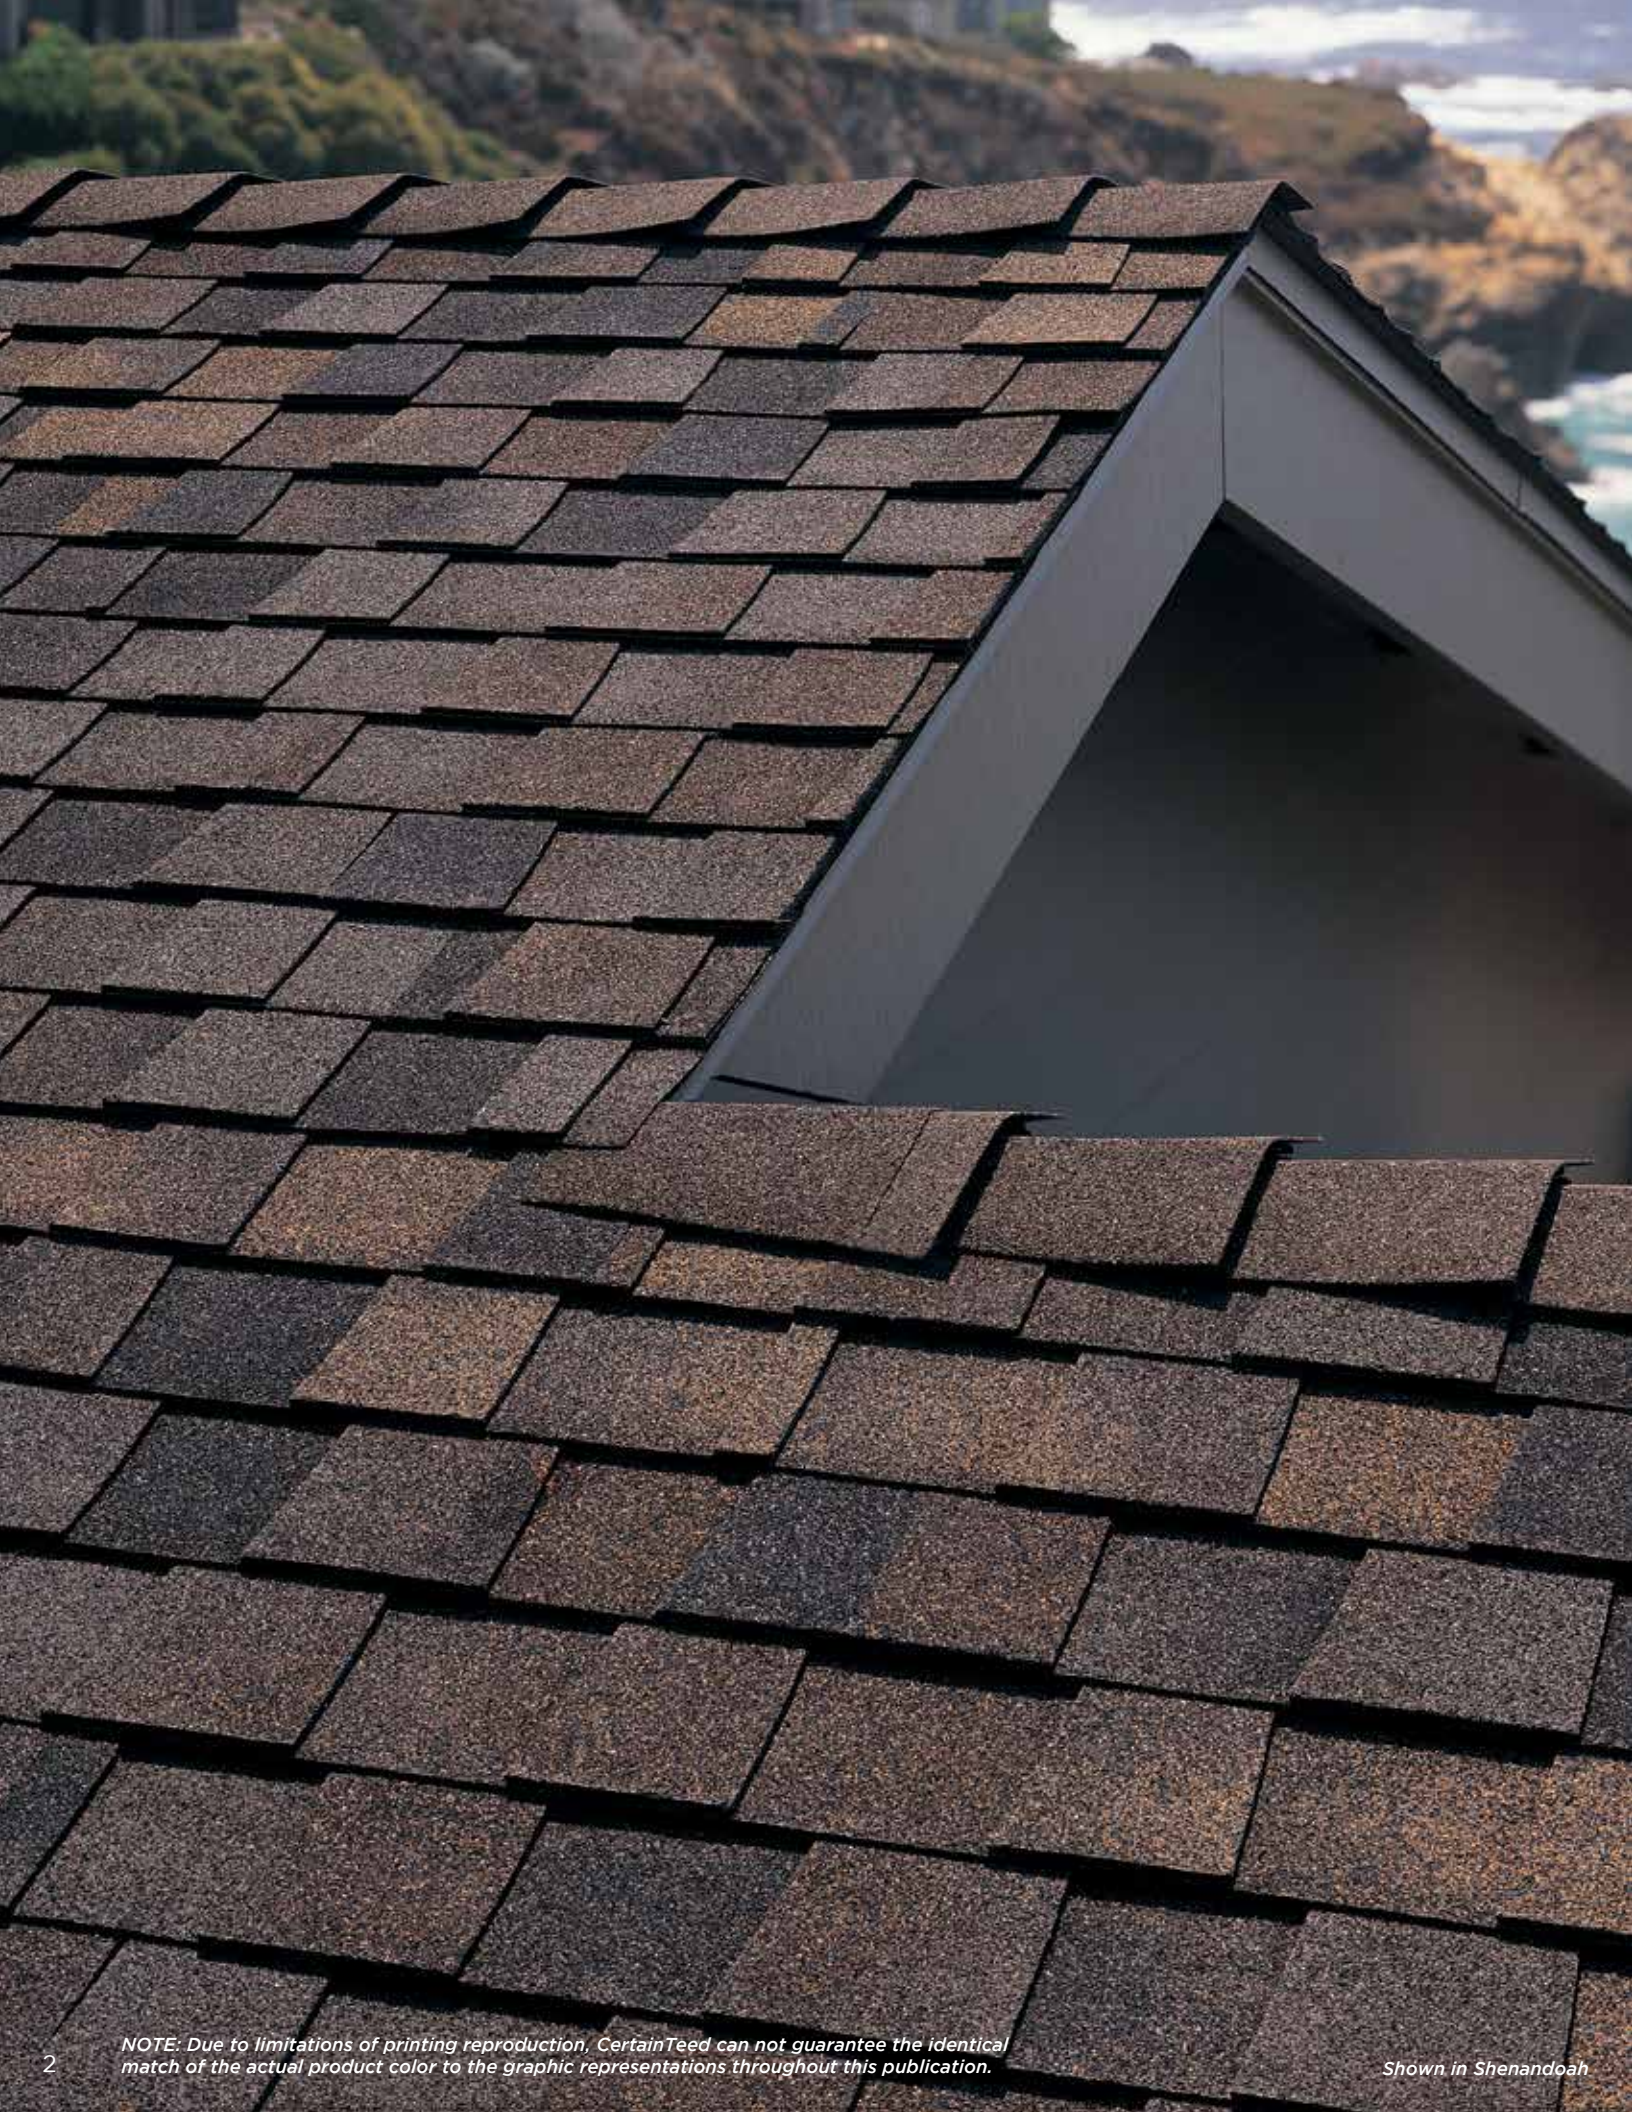

LANDMARK[®] TL

Triple Laminate
Luxury Roofing
Shingles

Landmark TL, shown in Shenandoah

CertainTeed
SAINT-GOBAIN

Your Home Deserves the Triple Crown.

Three laminated layers of the industry's most durable materials, providing a dramatically thick roofing product styled with the classic appeal of wood shakes.

Landmark® TL is the triple performance shake that has the hand-split look of cedar and the durable dimension of tri-laminate technology.

The New American Landscape

See it for yourself. The thickness that gives Landmark TL unmatched durability also ensures a stunning natural appearance. Like a real wood shake, it's truly dimensional in shape, with distinct butted edges and long-lasting curb appeal.

Triple-play Construction

TL is triple-layer, the secret behind beauty with performance. Landmark TL features three laminated layers of the industry's strongest materials to produce a thick, dimensional shake that endures, commanding attention wherever it goes.

- Three-piece laminated fiber glass construction
- Rustic appearance of hand-split wood shakes
- 305 lbs. per square

CertainTeed products are tested to ensure the highest quality and comply with the following industry standards: