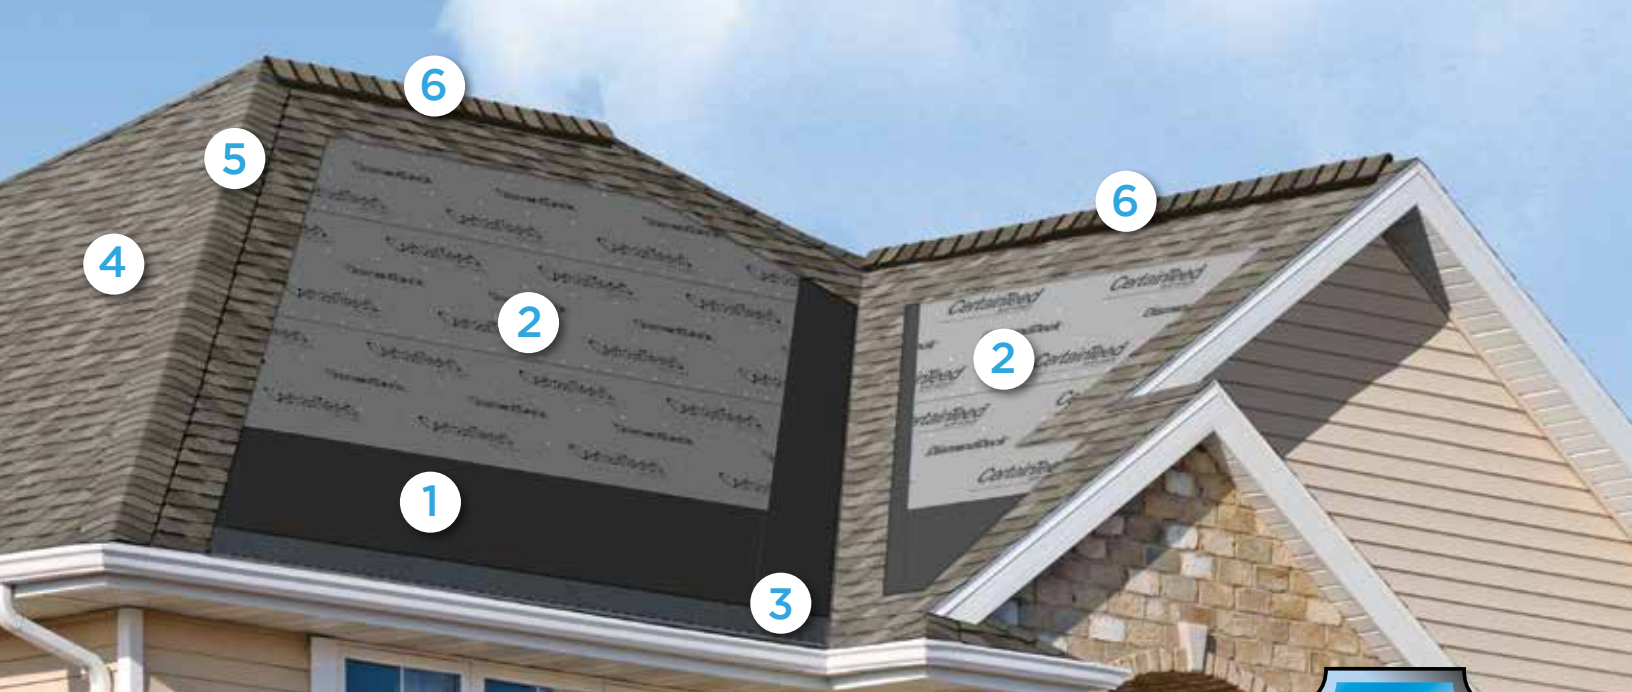

Granule with StreakFighter Technology

- ← Ceramic coating
- ← Copper layer
- ← Mineral core

Add a Little Accent to Your Roof.

For a finishing touch to cap hips and ridges, use Cedar Crest®—available in colors to coordinate with your Landmark TL shingles. CertainTeed also offers other accessory products for capping hips and ridges—available in colors to match your Landmark TL shingles. CertainTeed Swiftstart is recommended to be used as the starter course.

Color Companion Products for Flat Roof Areas

With CertainTeed Flintlastic® SA, you can coordinate flat roof areas like carports, canopies and porches with your main roof. Flintlastic SA is a self-adhering low slope roofing product available in ten colors that complement some of the most popular CertainTeed shingles.